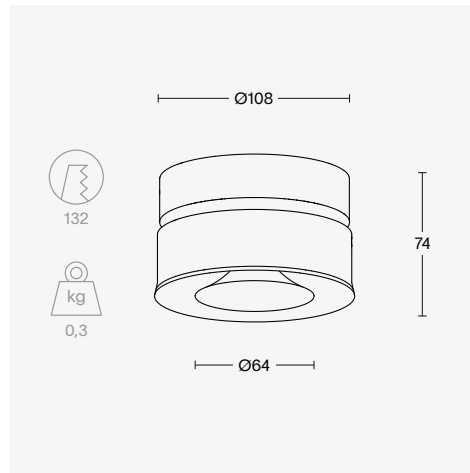

pradovent

tech specs

type	supply or exhaust
air flow	maximum 50m ³ /h
pressure	25 - 75 Pa
noise level	< 27 dB(A)
adjustment	32 steps
lock mechanism	integrated lock
color	white - RAL 9003
paintable	with synthetic primer
compatibility	fits into every Ø125 duct
other	patent pending

order number

8000 - 1000	pradovent
-------------	-----------

accessoires

installation

8000 - 0001	plaster ring Ø108
8000 - 0011	clt csc ring Ø108

capacity graphs

air supply

air extraction