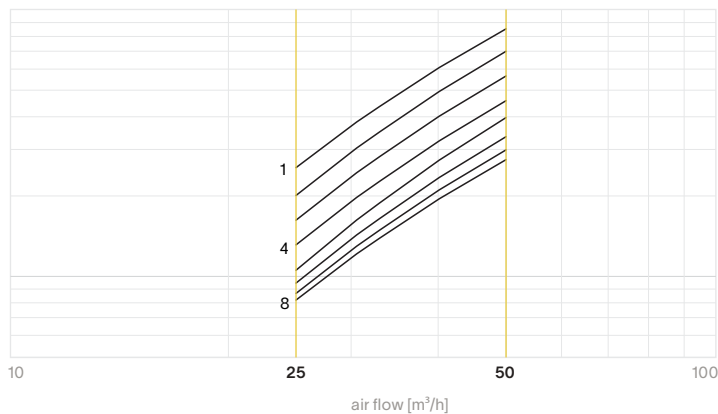

pradovent

tech specs

type	supply or exhaust
air flow	maximum 50m ³ /h
pressure	25 - 75 Pa
noise level	< 27 dB(A)
adjustment	32 steps
lock mechanism	integrated lock
color	white - RAL 9003
paintable	with synthetic primer
compatibility	fits into every Ø125 duct
other	patent pending

order number

8000 - 1000	pradovent
-------------	-----------

accessoires

installation

8000 - 0001	plaster ring Ø108
8000 - 0011	clt csc ring Ø108

capacity graphs

air supply

air extraction